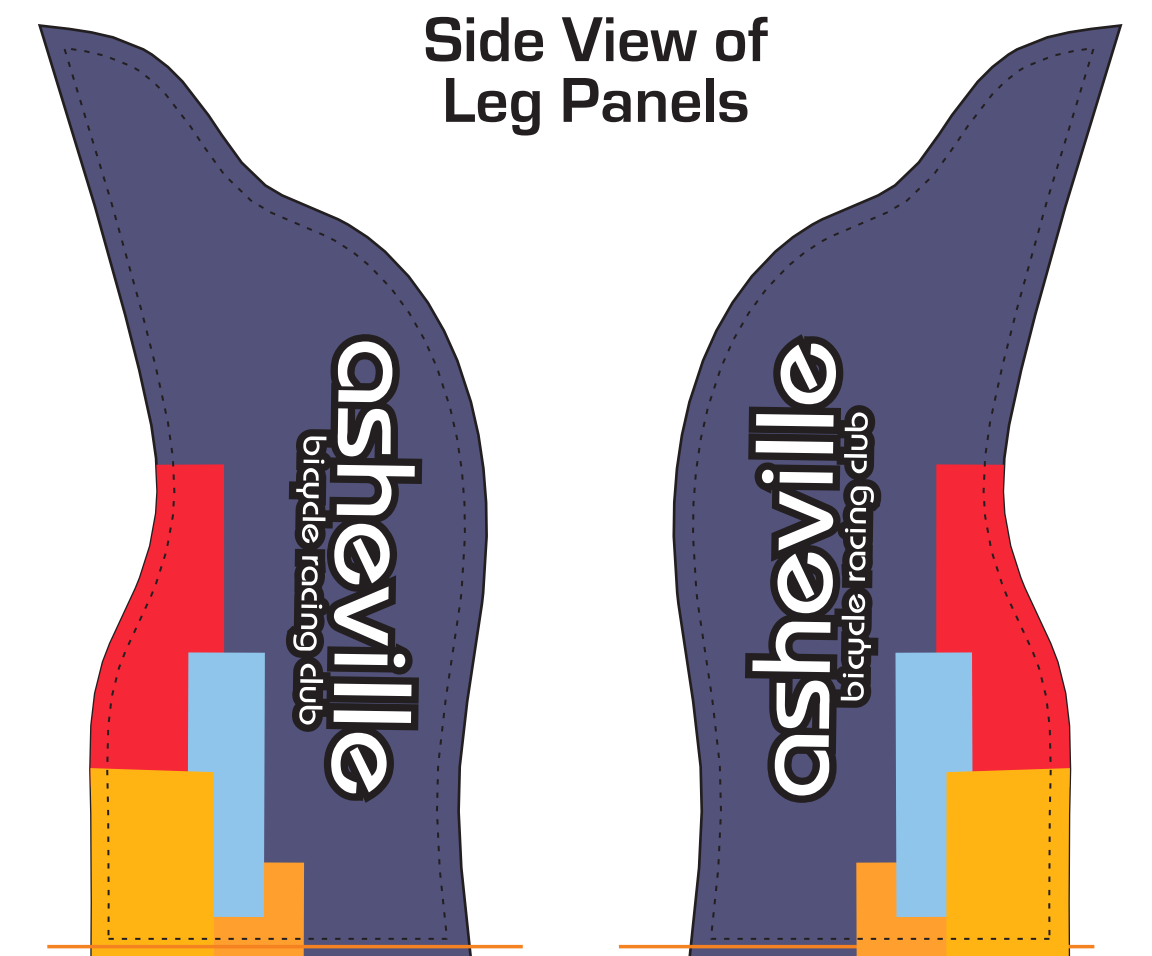

# VELOCITY BIBSHORTS AND SHORTS

Team Name: Asheville Bicycle Racing Club

Artist: Martin Jensen

Pantones:  1235C  1375C  1788C  283C  5275C  PMS \_\_\_\_  PMS \_\_\_\_  PMS \_\_\_\_

This proof is for design and concept purposes only - logo placement is approximate and design represents size Medium only. All colors MUST be assigned a Pantone Coated value. Hincapie Sportswear is not responsible for color discrepancies if file is submitted in CMYK. Hincapie logo is required in locations indicated. This file is used for graphics only; any specific requests regarding thread or fabric colors should be verified with your Customer Service Rep or Hincapie artist.

Seam Allowance 0.5 cm